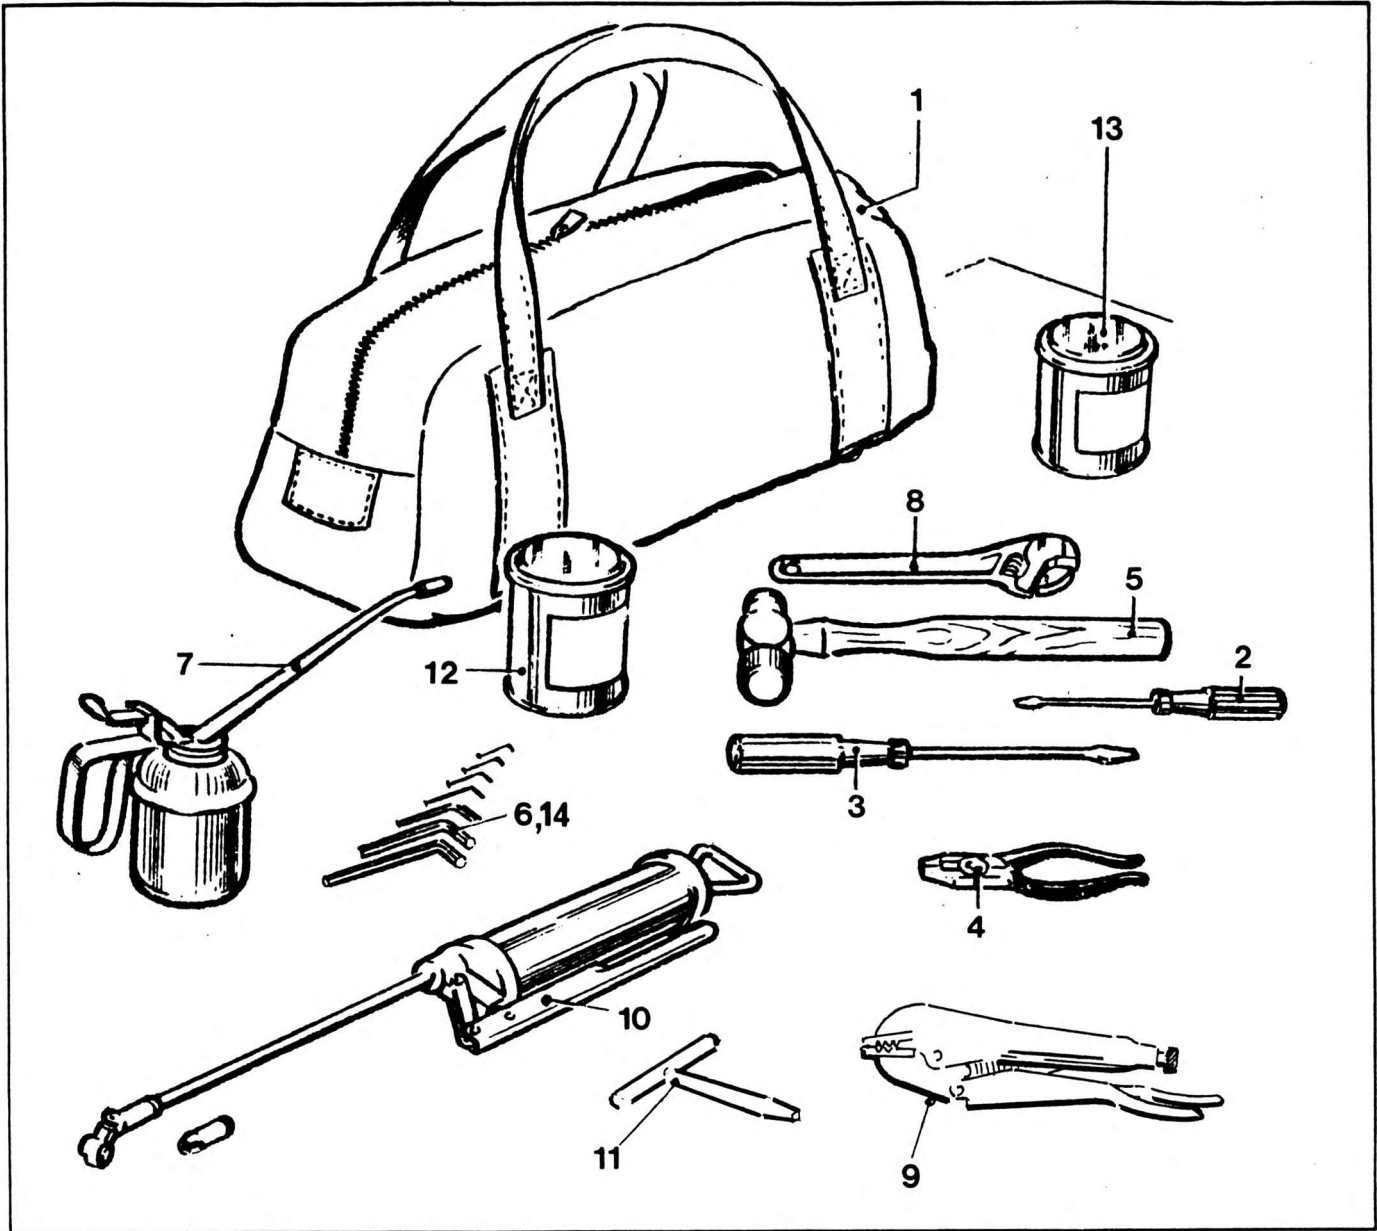

TOOL BAG ASSEMBLY

NO.	PART NO.	QTY.	DESCRIPTION	NO.	PART NO.	QTY.	DESCRIPTION
1	8303754	1	Bag				
2	114680	1	Screwdriver Electricians				
3	114681	1	Screwdriver Engineers				
4	114683	1	Pliers Combination				
5	114685	1	Hammer				
6	282355	1	Allen Key Set Imperial				
7	114686	1	Oil Can				
8	320206	1	Spanner Adjustable				
9	7-902-990065	1	Vice Grip Wrench				
10	114689	1	Grease Gun & Fittings				
11	175451	1	Tee Key 5½" Long				
12	8575382	1	Can Paint				
13	8304934	1	Can Yellow Paint or Alternative Colour				
14	7-569-990006	1	Allen Key Set Metric				